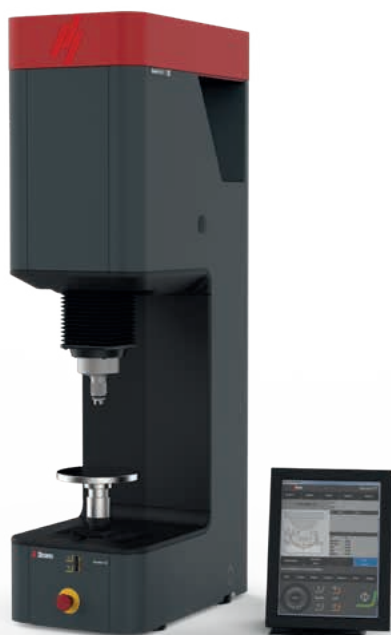

High capacity Rockwell hardness tester, for large samples or high volume testing

This is a high capacity Rockwell tester, with a motorised test head and an optional motorised XY-stage. Duramin-170 is particularly suitable for Rockwell testing of large or tall samples or for fully automatic Jominy testing.

- Dedicated Rockwell tester
- Load range between 1-250 kgf
- Suitable for fully automatic Rockwell testing, for example, Jominy testing and Rockwell testing of large samples
- Motorised test head
- Motorised XY-stage (optional)
- Anti-collision system
- Embedded PC, operated by mouse or touch screen

Technical data

	Duramin-170	Duramin-170 A
LOADS AND APPLICATIONS		
Load range (main loads)	1-250 kgf	1-250 kgf
Vickers capability	No	No
Knoop capability	No	No
Brinell capability	No	No
Rockwell capability	Yes, all scales	Yes, all scales
HVT/HBT	Yes	Yes
STAGES AND TURRETS		
XY-stage / Anvil	Manuel	Automatic
XY-stage or anvil size (mm)	Ø 80	307x207
XY-stage stroke, max (mm)	-	170x120
Vertical capacity (mm)	230	230
Throat depth (mm)	220	220
Motorized Z-axis	Yes	Yes
Turret positions	1	1
Machine weight	250 kg	255 kg
SOFTWARE AND MODULES		
Jominy testing	No	Yes
Report editor	Yes	Yes
Data export	Yes	Yes
INTERFACES AND CONNECTIVITY		
Operation	Embedded Windows 7 PC with 15" touch screen. Mouse and keyboard operation is optional.	
Communication Ports	HDMI, VGA, RJ45, WLAN, USB, RS232	
WiFi	Yes	Yes
Blue tooth	Optional	Optional